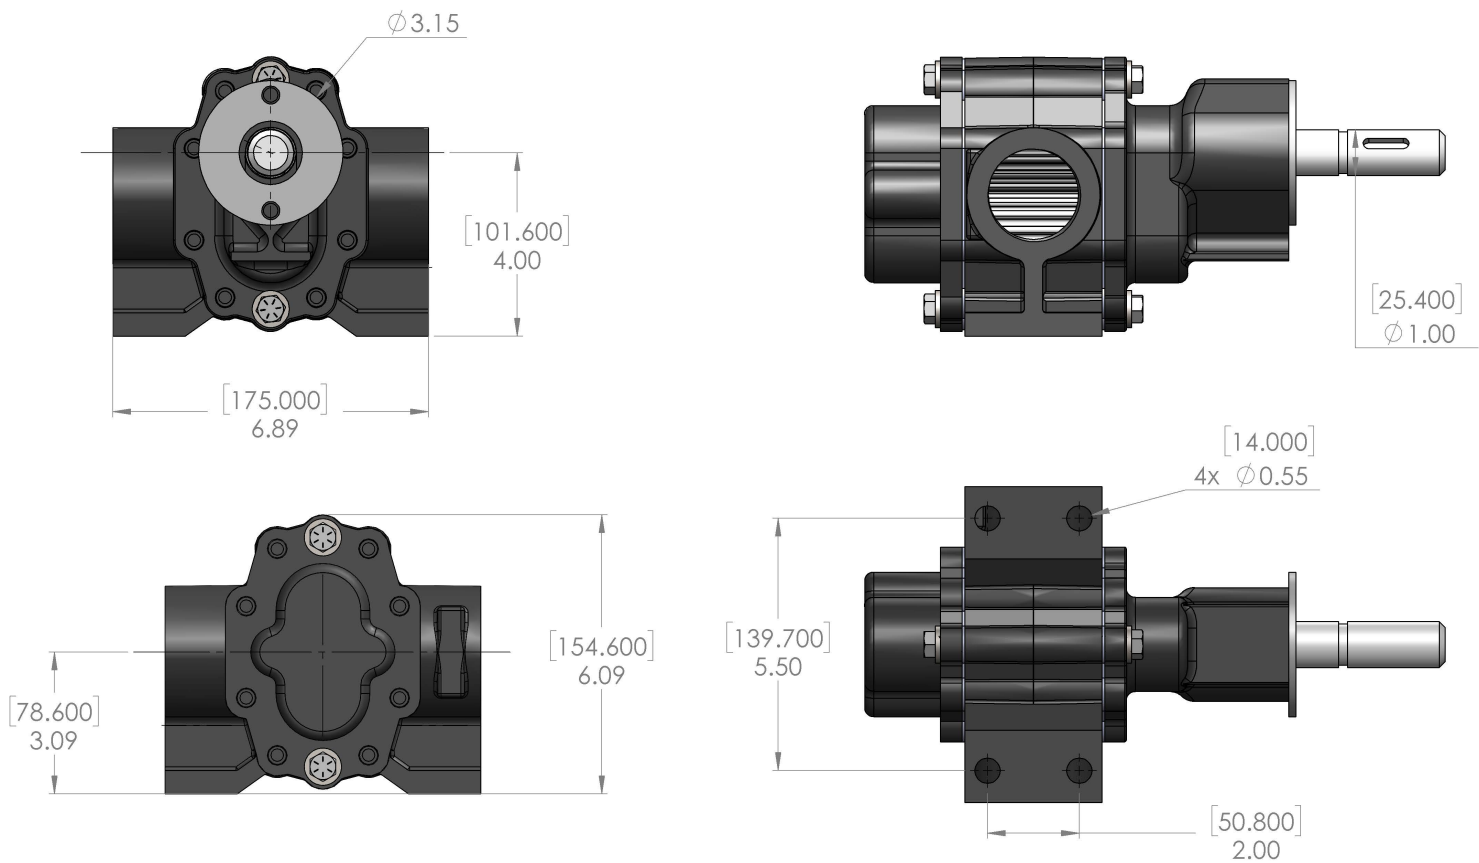

CURFLO 10198 / 10188 Gear Pump Information

(Mechanical Seal & Packed Models Available)

1113 Howard Ave Houston, TX 77536

281.479.5000 | Sales@CURFLO.com | www.CURFLO.com

CURFLO

INPUT HORSEPOWER

VISCOSITY HORSEPOWER