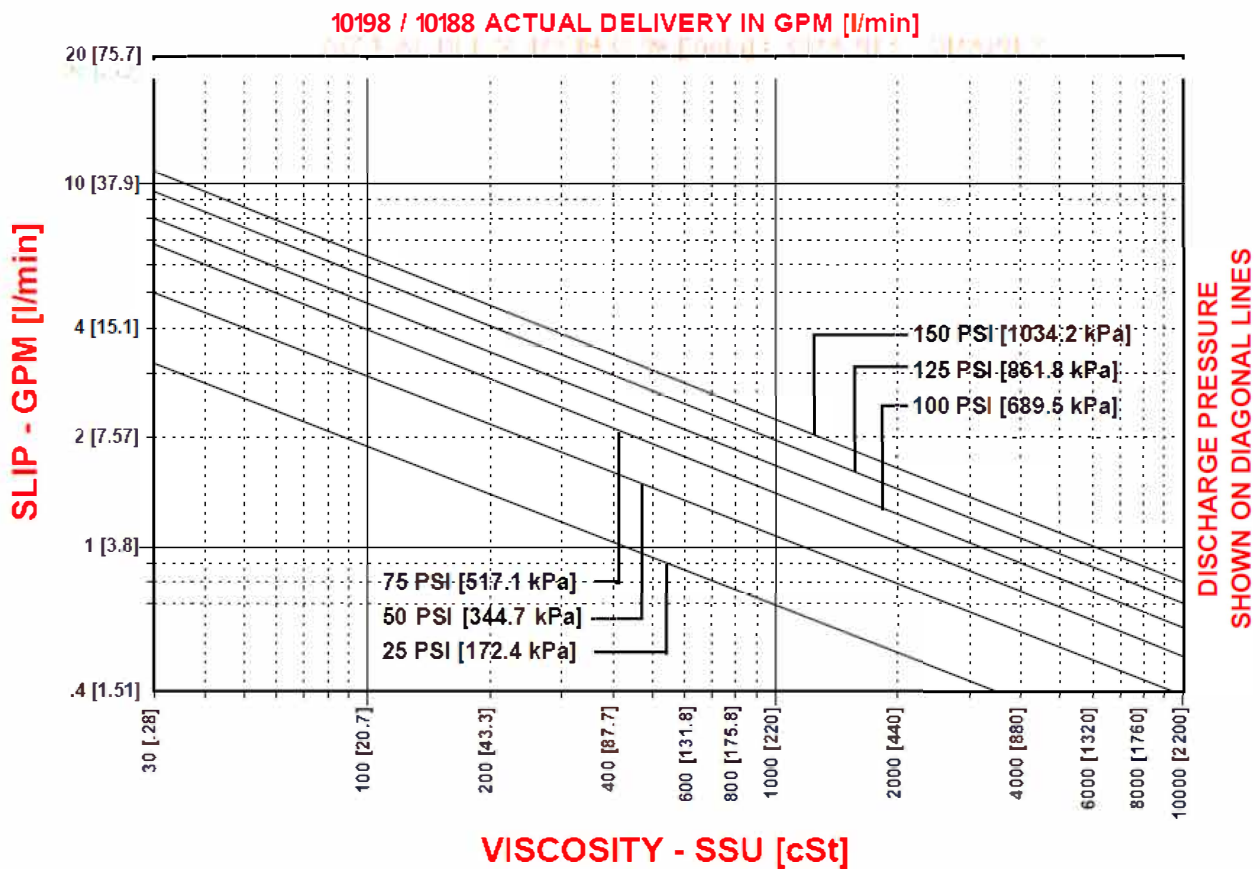

CURFLO 10198 / 10188 Gear Pump Information

(Mechanical Seal & Packed Models Available)

1113 Howard Ave Houston, TX 77536

281.479.5000 | Sales@CURFLO.com | www.CURFLO.com

CURFLO

INPUT HORSEPOWER

VISCOSITY HORSEPOWER