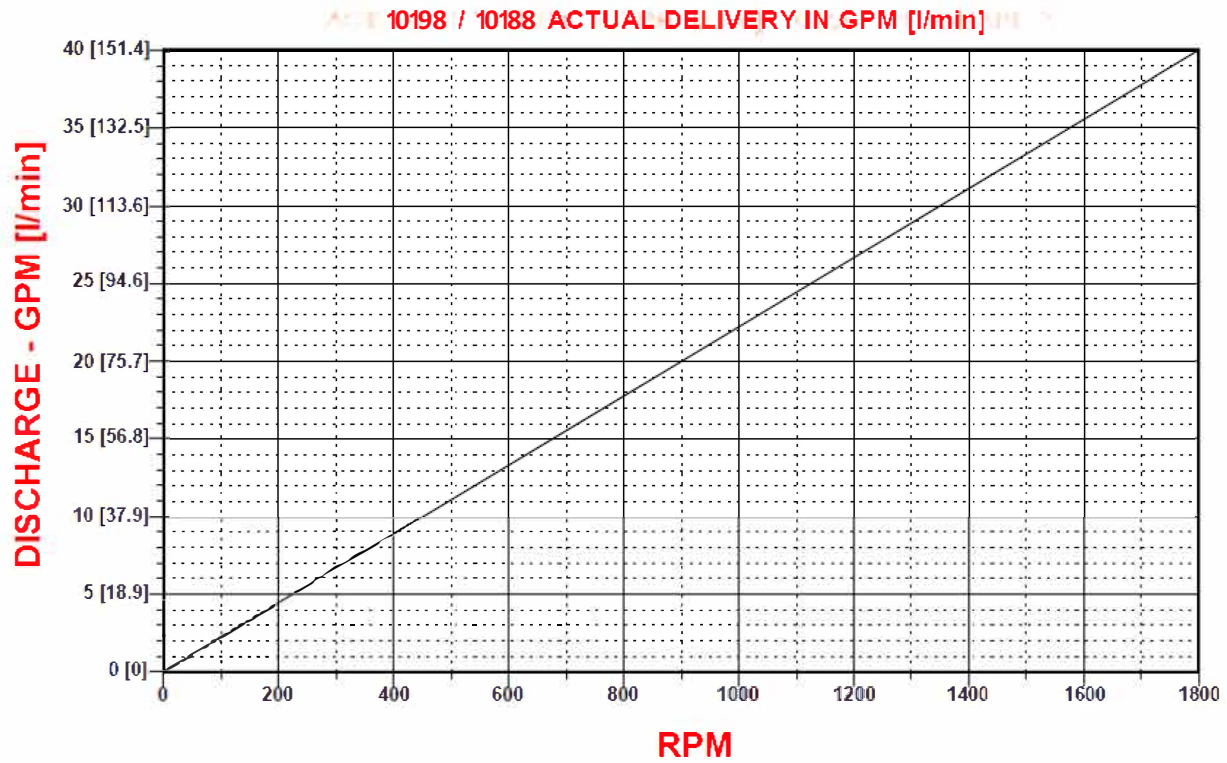

CURFLO 10198 / 10188 Gear Pump Information

(Mechanical Seal & Packed Models Available)

1113 Howard Ave Houston, TX 77536

281.479.5000 | Sales@CURFLO.com | www.CURFLO.com

CURFLO

INPUT HORSEPOWER

VISCOSITY HORSEPOWER