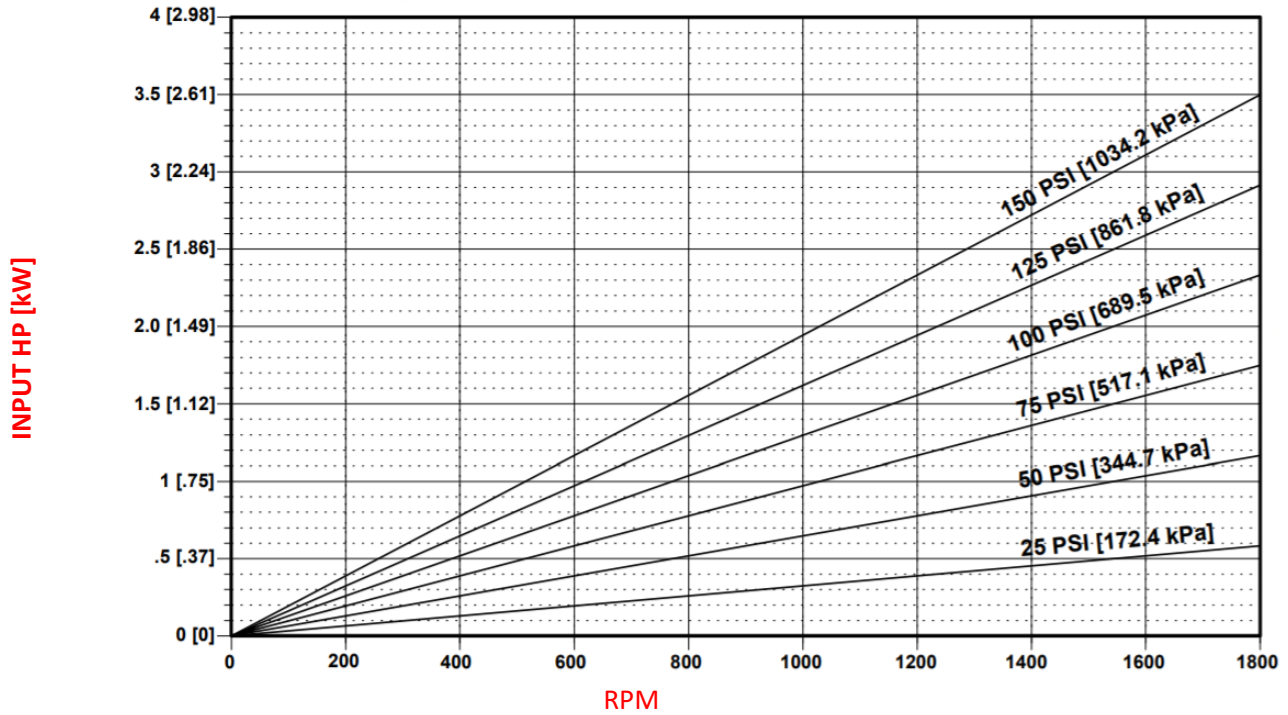

CURFLO 10198 / 10188 Gear Pump Information

(Mechanical Seal & Packed Models Available)

1113 Howard Ave Houston, TX 77536

281.479.5000 | Sales@CURFLO.com | www.CURFLO.com

CURFLO

INPUT HORSEPOWER

VISCOSITY HORSEPOWER